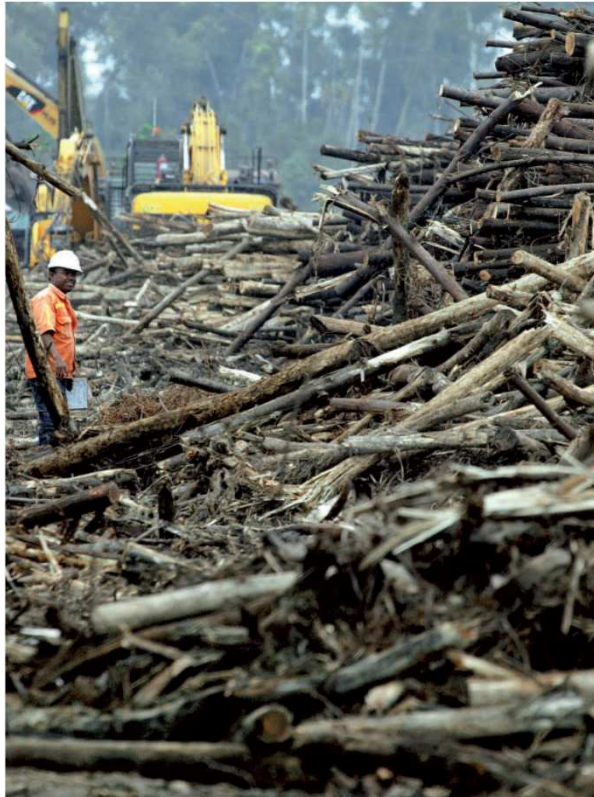

Achtergrond Windenergie duurzaam?